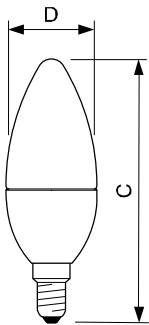

Product data

General Information		Color Consistency	
Cap-Base	E14 [E14]	Color Rendering Index (Nom)	80
Reddot Design Award Winner mark	Reddot Design Award Winner 2016	LLMF At End Of Nominal Lifetime (Nom)	70 %
Bulb Shape	B38	Operating and Electrical	
Nominal Lifetime (Nom)	25000 h	Input Frequency	50 to 60 Hz
Switching Cycle	50000X	Power (Rated) (Nom)	6 W
Technical Type	6-40W	Lamp Current (Nom)	35 mA
		Wattage Equivalent	40 W
		Starting Time (Nom)	0.5 s
		Power Factor (Nom)	0.7
		Voltage (Nom)	220-240 V
Light Technical			
Color Code	822-827 [tunable warm white]		
Luminous Flux (Nom)	470 lm		
Luminous Flux (Rated) (Nom)	470 lm		
Color Designation	Warm White (WW)		
Correlated Color Temperature (Nom)	2200-2700 K		
Luminous Efficacy (rated) (Nom)	75 lm/W		

Product Data

Full product code	694793910929600
Order product name	MASTER LEDcandle DT 6-40W E14 B38 CL_CN
EAN/UPC - Product	6947939109296
Order code	929001140410
Numerator - Quantity Per Pack	1
Numerator - Packs per outer box	10
Material Nr. (12NC)	929001140410
Net Weight (Piece)	0.063 kg

Dimensional drawing

LED DT 6-40W E14 2200-2700K B38 CL

Product	D	C
MASTER LEDcandle DT 6-40W E14 B38 CL_CN	38 mm	113 mm